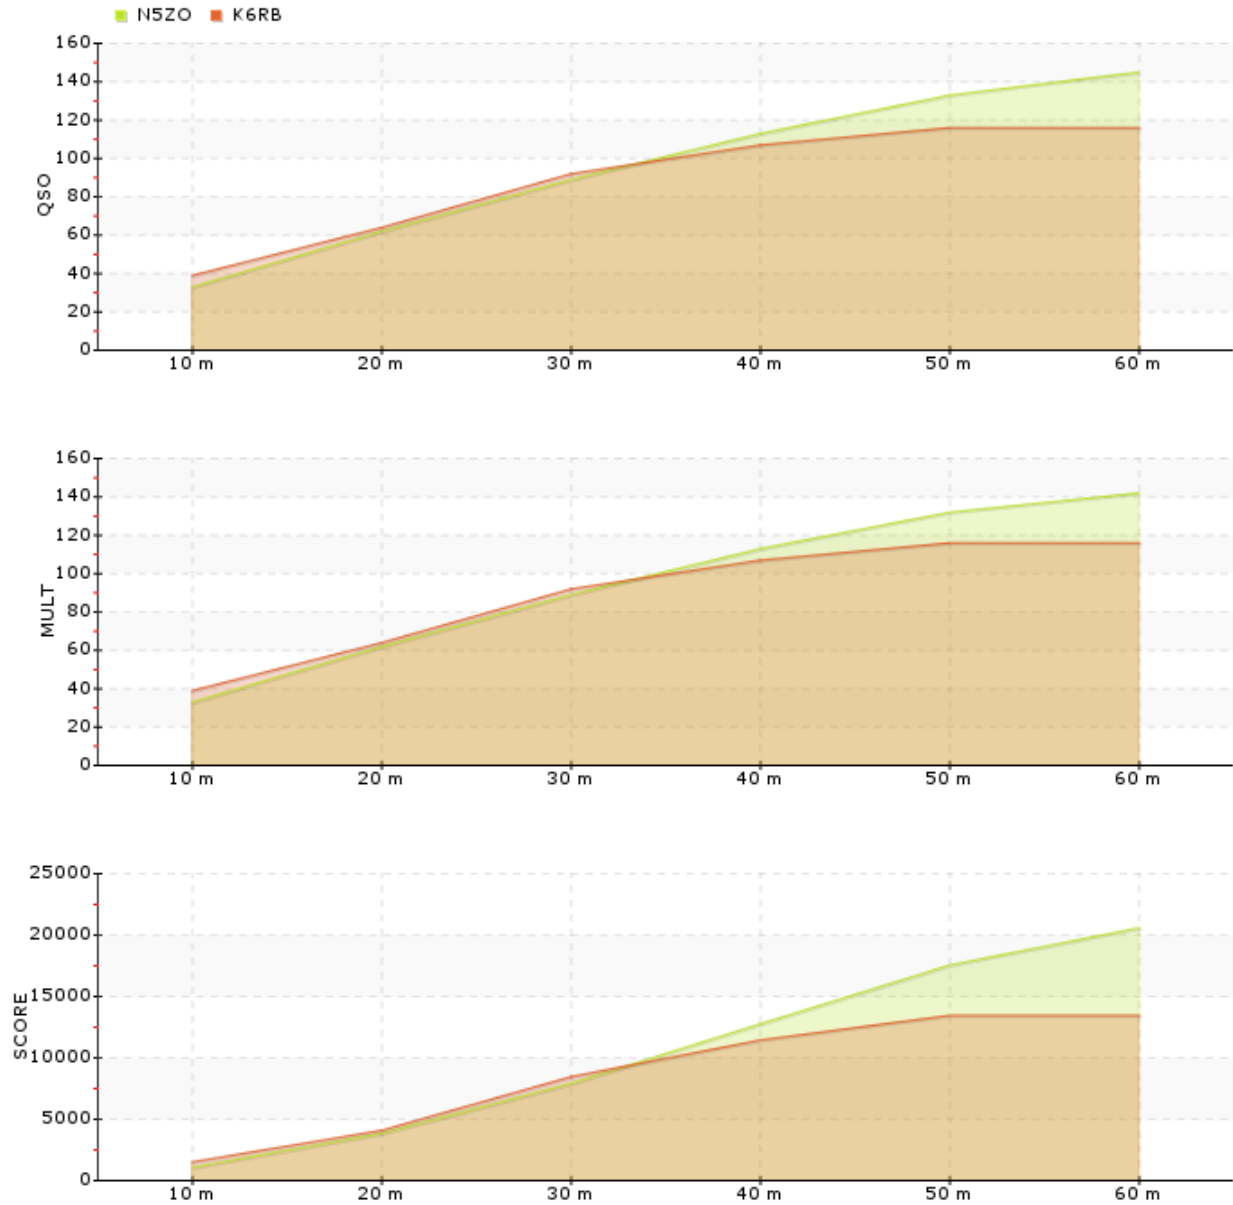

The hourly graph could be switched to a progressive graph by clicking on the switcher link right after the page title.

Contest Online Score Board : CWops Mini-CWT 2 (19-20z)

[Switch to the Contest Hourly graph](#)

10 May 2018 18:53 UTC (Refreshes every 10 minutes)