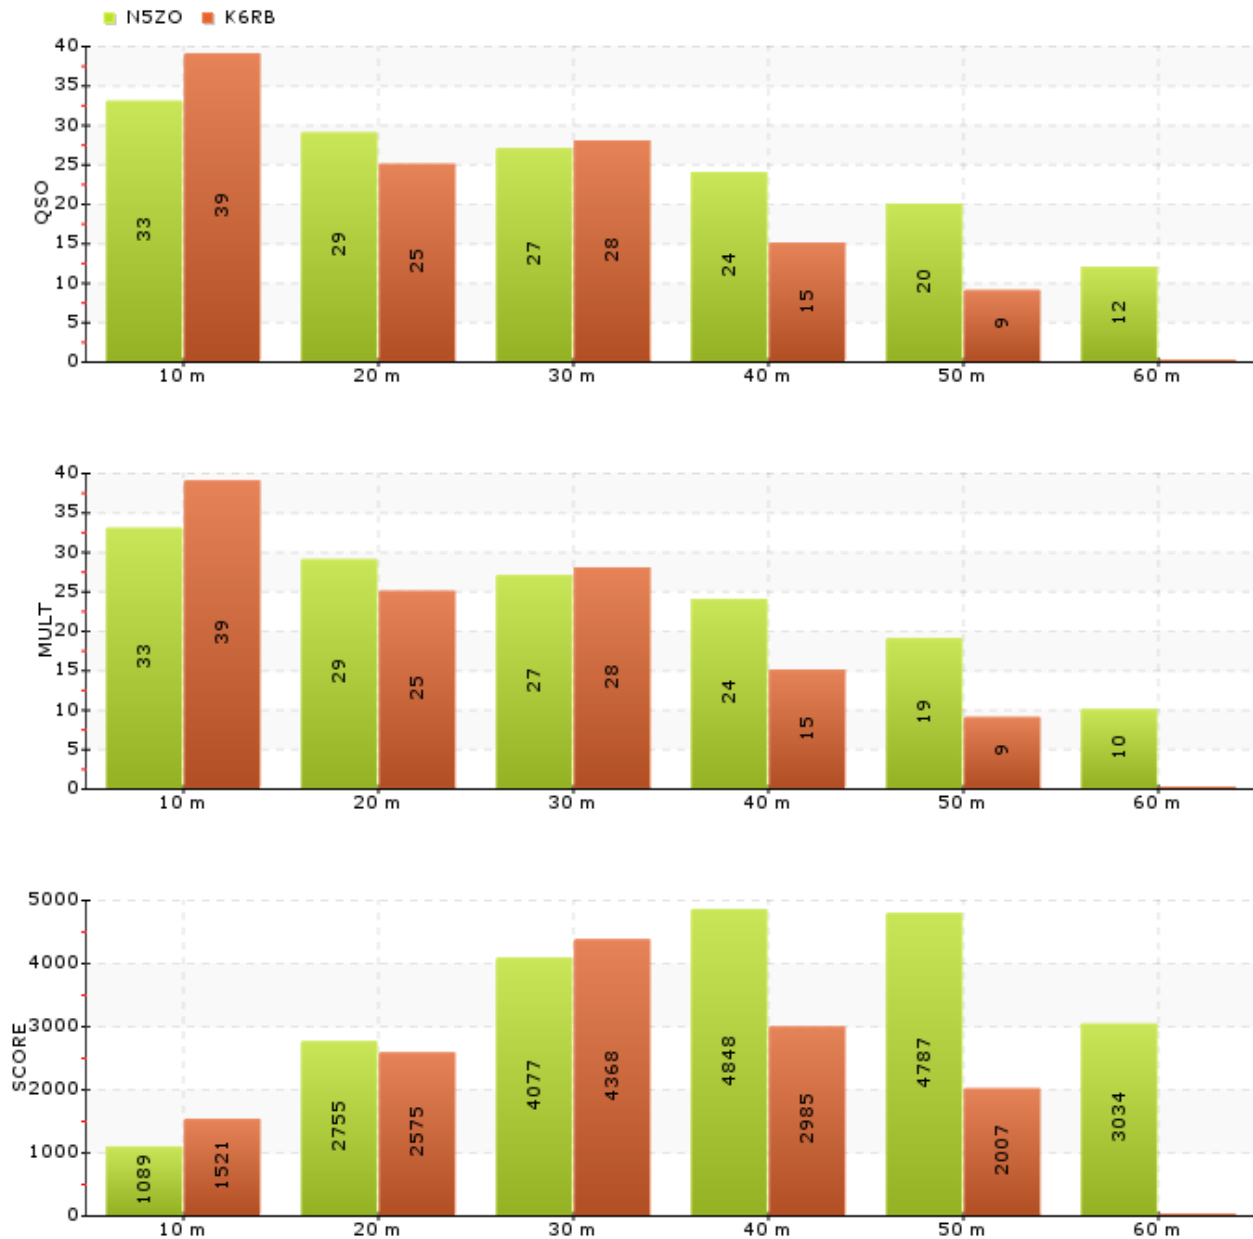

7. Graphic performance tools (only for logged in users)

By simple mouse click on any competitor call sign a new graphic performance tool window will be opened. By default it shows an hourly performance graph for call has been used to login and the competitor call.

Contest Online Score Board : CWops Mini-CWT 2 (19-20z)

Switch to the Contest Progress graph

10 May 2018 18:56 UTC (Refreshes every 10 minutes)